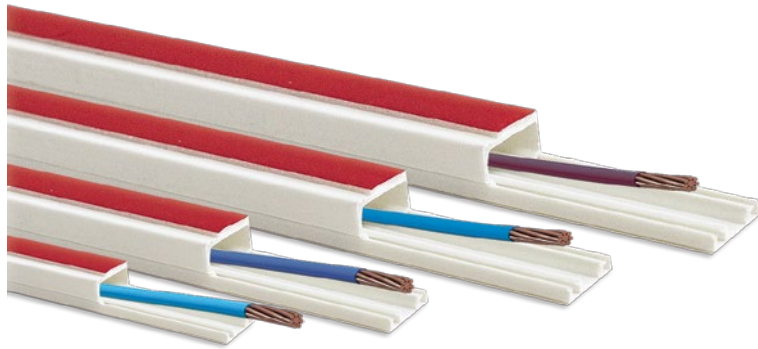

\$16.30

CANALETA PVC BLANCA

EL040037 2000X10X15MM

\$0.60

EL040038 2000X10X20MM

\$0.74

EL040041 2000X25X50MM

\$2.04